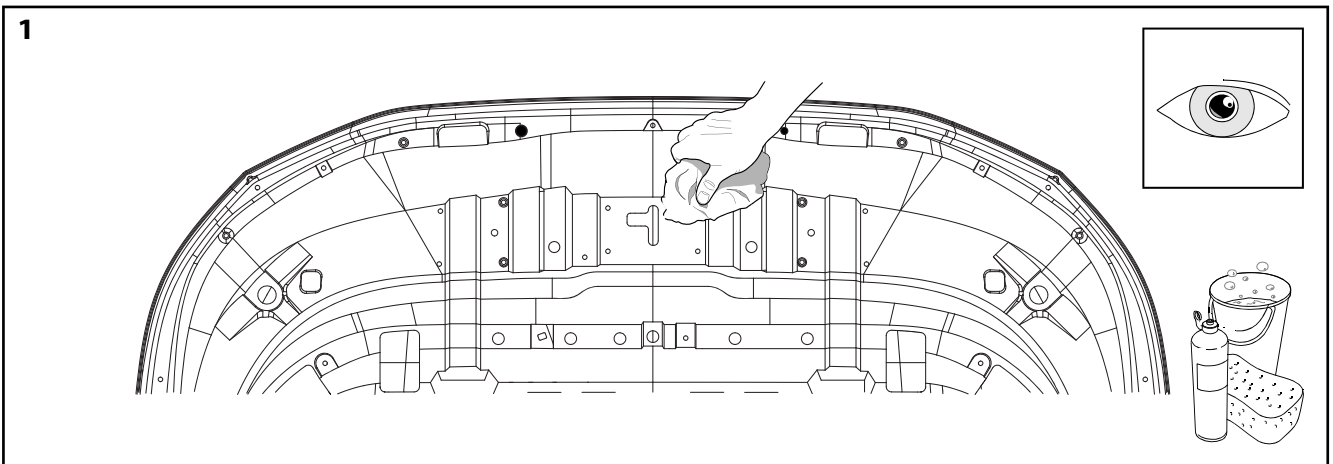

# ACRYLIC BONNET PROTECTOR INSTALLATION INSTRUCTIONS

B2655  
1/4

3

4

5

6

7

8